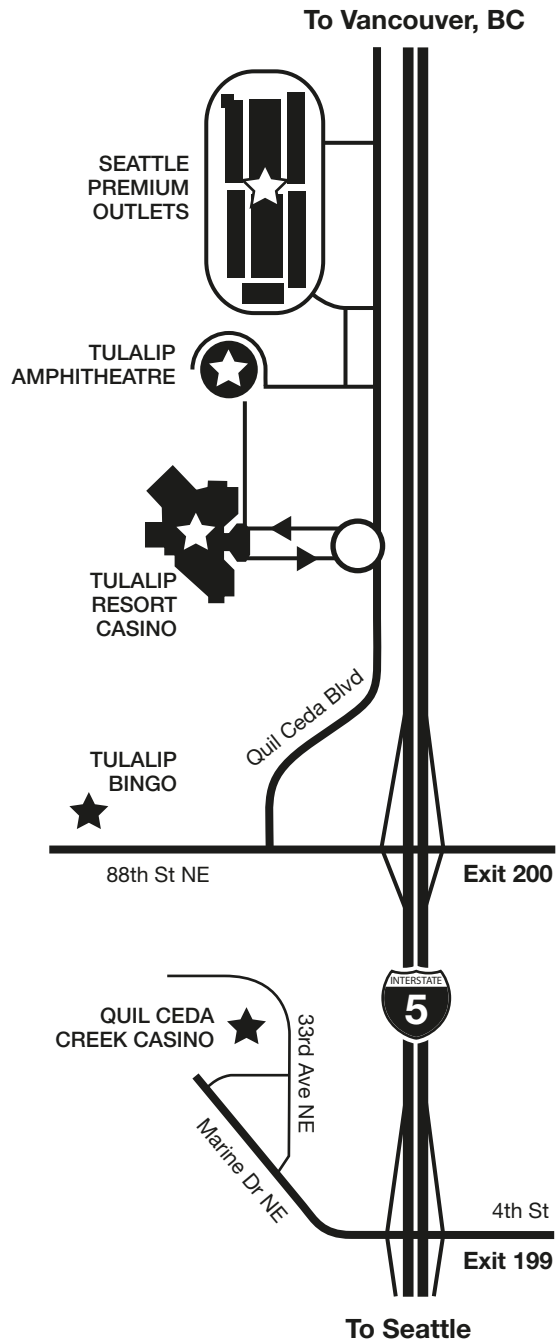

# DIRECTIONS

It's easy to get to the  
TULALIP RESORT CASINO

We're conveniently located off Interstate  
5 just 30 minutes north of Seattle.

## Traveling from Seattle:

I-5 north & take Exit 200

Turn **LEFT** onto 88th St NE

Turn **RIGHT** onto Quil Ceda Boulevard

Drive half way around the traffic circle  
to the Resort entrance

## Traveling from Bellingham:

I-5 south & take Exit 200

Turn **RIGHT** onto 88th St NE

Turn **RIGHT** onto Quil Ceda Boulevard

Drive half way around the traffic circle  
to the Resort entrance

In the Quil Ceda Village on I-5 (Exit 200) between Seattle & Vancouver, BC  
10200 Quil Ceda Blvd., Tulalip, WA 98271 • 888-272-1111 (toll free) • [www.tulalipcasino.com](http://www.tulalipcasino.com)