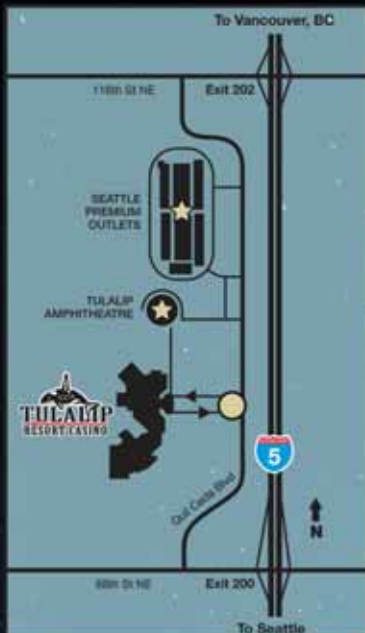

CASINO HOURS
Open 24 Hours 7 days a week