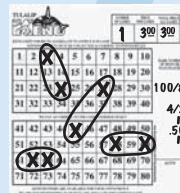

PLAY WAY TICKETS

Way tickets are an exciting and popular variation of regular Keno and are the favorite of experienced Keno players. When playing this type of ticket, you have the ability to play several "ways" on only one ticket. The groups, or ways, are separated by circles or lines.

When playing a Way Ticket, you may play your ticket for 50¢ on the dollar if you are playing three ways or more in combination, 25¢ on the dollar if you are playing 10 ways or more and 10¢ on the dollar if you are playing 100 ways or more in combination. All tickets are subject to the approval of the Keno supervisor.

A few examples of our most popular Way Tickets are shown below. If you have questions about Keno, please don't hesitate to ask our Keno writers or runners to help.