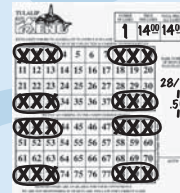

PLAY WAY TICKETS

Way tickets are an exciting and popular variation of regular Keno and are the favorite of experienced Keno players. When playing this type of ticket, you have the ability to play several "ways" on only one ticket. The groups, or ways, are separated by circles or lines.

When playing a Way Ticket, you may play your ticket for 50¢ on the dollar if you are playing three ways or more in combination, 25¢ on the dollar if you are playing 10 ways or more and 10¢ on the dollar if you are playing 100 ways or more in combination. All tickets are subject to the approval of the Keno supervisor.

A few examples of our most popular Way Tickets are shown below. If you have questions about Keno, please don't hesitate to ask our Keno writers or runners to help.